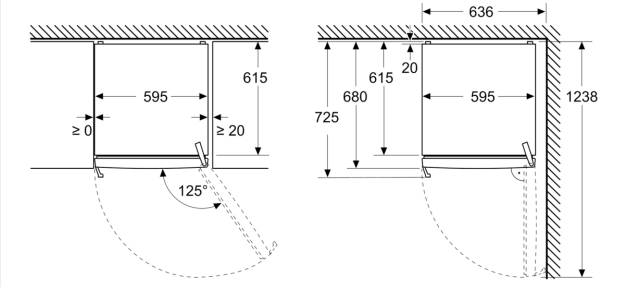

**iQ300, free-standing fridge, 186.2
x 59.5 cm, Brushed steel
anti-fingerprint
KS36NVIDG**

Dimensioned drawings

Measurements in mm