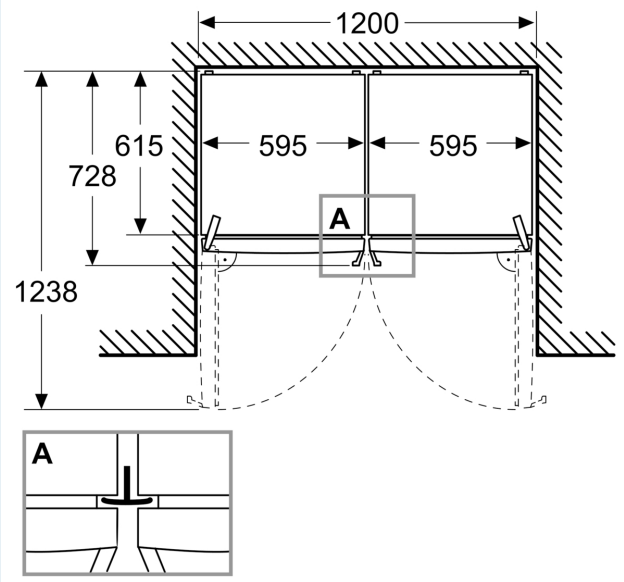

Freshness System

- Freshness drawer meat & fish: 2
- Freshness drawer fruit & vegetables: 1
- Multifunctional drawer: 1

Dimensions

- Appliance Dimensions (H x W x D): 1862 mm x 595 mm x 663 mm

Technical Information

- nominal voltage min: 220 V - nominal voltage max: 240 V
- length of mains cable in mm: 2400 mm

**iQ300, free-standing fridge, 186.2
x 59.5 cm, Brushed steel
anti-fingerprint
KS36NVIDG**

Dimensioned drawings

Measurements in mm

Measurements in mm

Measurements in mm

A: Air outlet $\geq 200 \text{ cm}^2$

B: Air outlet $\geq 200 \text{ cm}^2$