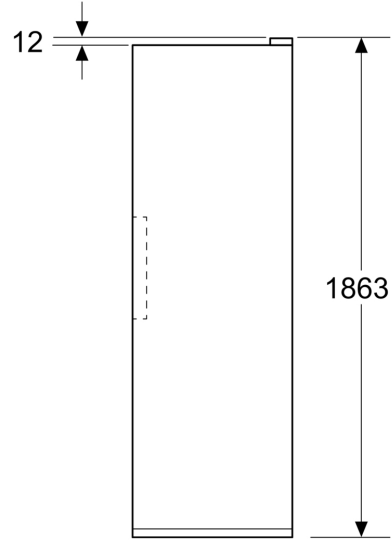

Optional accessories

KS39ZAL00 Connection set inox

iQ300, free-standing fridge, 186.2 x 59.5 cm, Brushed steel anti-fingerprint KS36NVIDG

Features

Performance and consumption

- Energy Class EU19_EEK_D: D
- Total Volume : 402 l
- Annual Energy Consumption: EU19_Annual energy cons rd_D: 138 kWh/a
- Climate class: EU19_Climate class_D: SN-T
- Noise level: EU19_Noise emission_D: 39 dB

Freshness System

- Freshness drawer meat & fish: 2
- Freshness drawer fruit & vegetables: 1
- Multifunctional drawer: 1

Dimensions

- Appliance Dimensions (H x W x D): 1862 mm x 595 mm x 663 mm

Technical Information

- nominal voltage min: 220 V - nominal voltage max: 240 V
- length of mains cable in mm: 2400 mm

**iQ300, free-standing fridge, 186.2
x 59.5 cm, Brushed steel
anti-fingerprint
KS36NVIDG**

Dimensioned drawings

Measurements in mm

Measurements in mm

Measurements in mm

A: Air outlet $\geq 200 \text{ cm}^2$

B: Air outlet $\geq 200 \text{ cm}^2$