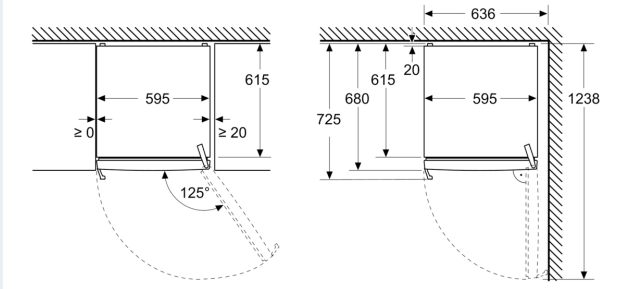

iQ300, free-standing fridge, 186.2 x 59.5 cm, Brushed steel anti-fingerprint KS36N6IDM

Dimensioned drawings

Measurements in mm