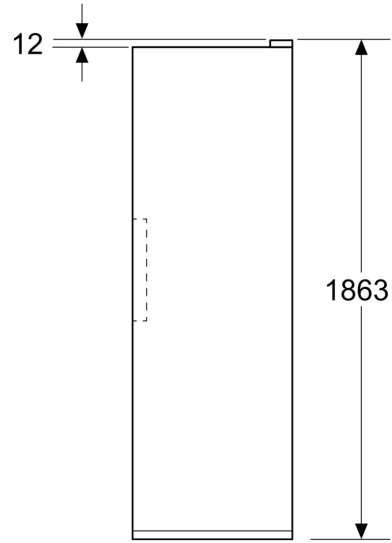

#### Dimensions

- Appliance Dimensions (H x W x D): 1862 mm x 595 mm x 663 mm

#### Technical Information

- nominal voltage min: 220 V - nominal voltage max: 240 V
- length of mains cable in mm: 2400 mm

iQ300, free-standing fridge, 186.2 x 59.5 cm, Brushed steel anti-fingerprint KS36N6IDM

Dimensioned drawings

Measurements in mm

Measurements in mm

Measurements in mm

A: Air outlet  $\geq 200 \text{ cm}^2$

B: Air outlet  $\geq 200 \text{ cm}^2$