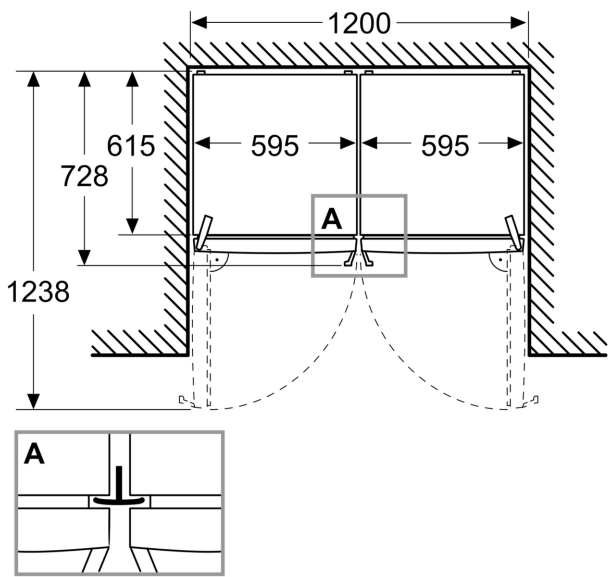

#### Dimensions

- Appliance Dimensions (H x W x D): 1862 mm x 595 mm x 663 mm

Dimensioned drawings

Measurements in mm

Measurements in mm

Measurements in mm

A: Air outlet  $\geq 200 \text{ cm}^2$

B: Air outlet  $\geq 200 \text{ cm}^2$