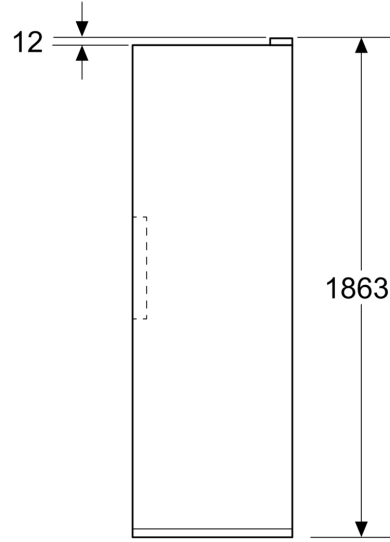

Optional accessories

KS39ZAW00 Connection set white

iQ300, free-standing fridge, 186.2 x 59.5 cm, White KS36NVWDG

Features

Performance and consumption

- Energy Class EU19_EEK_D: D
- Total Volume : 402 l
- Annual Energy Consumption: EU19_Annual energy cons rd_D: 138 kWh/a
- Climate class: EU19_Climate class_D: SN-T
- Noise level: EU19_Noise emission_D: 39 dB

Freshness System

- Freshness drawer meat & fish: 2
- Freshness drawer fruit & vegetables: 1
- Multifunctional drawer: 1

Dimensions

- Appliance Dimensions (H x W x D): 1862 mm x 595 mm x 663 mm

Technical Information

- nominal voltage min: 220 V - nominal voltage max: 240 V
- length of mains cable in mm: 2400 mm

**iQ300, free-standing fridge, 186.2 x 59.5 cm, White
KS36NVWDG**

Dimensioned drawings

Measurements in mm

Measurements in mm

Measurements in mm

A: Air outlet $\geq 200 \text{ cm}^2$

B: Air outlet $\geq 200 \text{ cm}^2$