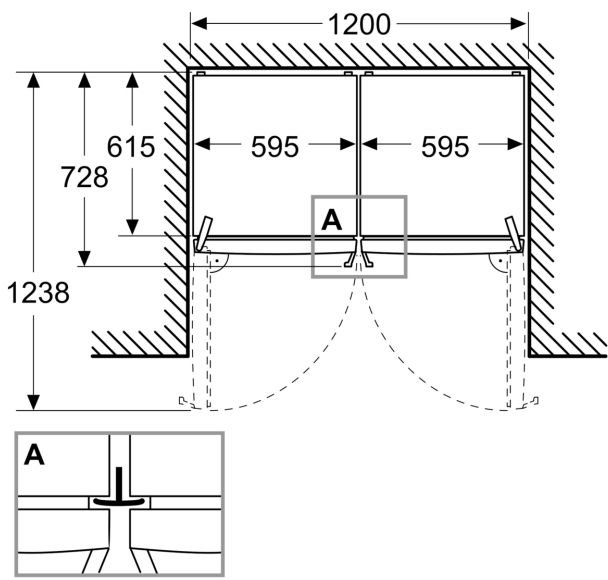

Freshness System

- Freshness drawer meat & fish: 2
- Freshness drawer fruit & vegetables: 1
- Multifunctional drawer: 1

Dimensions

- Appliance Dimensions (H x W x D): 1862 mm x 595 mm x 663 mm

Technical Information

- nominal voltage min: 220 V - nominal voltage max: 240 V
- length of mains cable in mm: 2400 mm

**iQ300, free-standing fridge, 186.2 x 59.5 cm, White
KS36NVWDG**

Dimensioned drawings

Measurements in mm

Measurements in mm

Measurements in mm

A: Air outlet $\geq 200 \text{ cm}^2$

B: Air outlet $\geq 200 \text{ cm}^2$