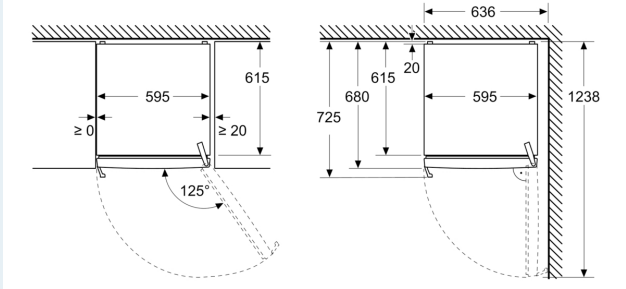

Freshness System

- Freshness drawer meat & fish: 2
- Freshness drawer fruit & vegetables: 1
- Multifunctional drawer: 1

Dimensions

- Appliance Dimensions (H x W x D): 1862 mm x 595 mm x 663 mm

Technical Information

- nominal voltage min: 220 V - nominal voltage max: 240 V
- length of mains cable in mm: 2400 mm

**iQ300, free-standing fridge, 186.2 x 59.5 cm, White
KS36NVWDG**

Dimensioned drawings

Measurements in mm

Measurements in mm

Measurements in mm

A: Air outlet $\geq 200 \text{ cm}^2$

B: Air outlet $\geq 200 \text{ cm}^2$