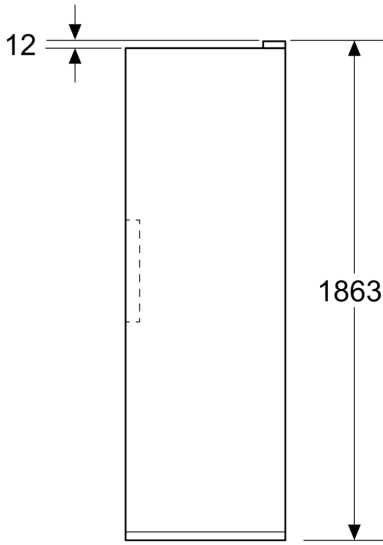

Freshness System

- Freshness drawer meat & fish: 2
- Freshness drawer fruit & vegetables: 1
- Multifunctional drawer: 1

Dimensions

- Appliance Dimensions (H x W x D): 1862 mm x 595 mm x 663 mm

Technical Information

- nominal voltage min: 220 V - nominal voltage max: 240 V

iQ300, free-standing fridge, 186.2 x 59.5 cm, White
KS36N6WDM

Dimensioned drawings

Measurements in mm

Measurements in mm

Measurements in mm

A: Air outlet $\geq 200 \text{ cm}^2$