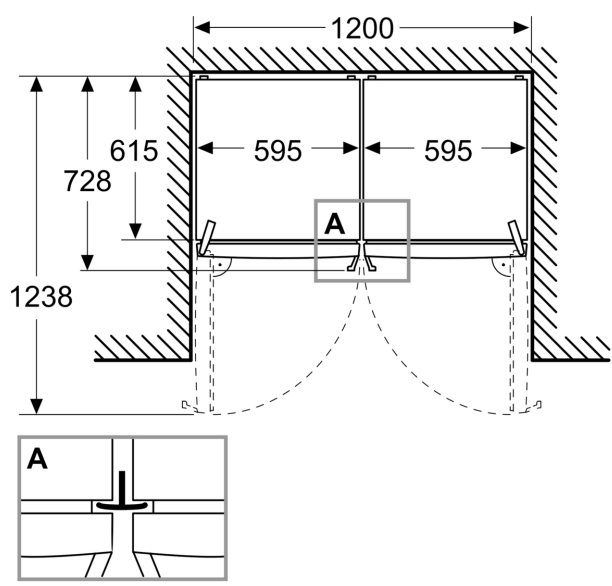

Freshness System

- Freshness drawer meat & fish: 2
- Freshness drawer fruit & vegetables: 1
- Multifunctional drawer: 1

Dimensions

- Appliance Dimensions (H x W x D): 1862 mm x 595 mm x 663 mm

Technical Information

- nominal voltage min: 220 V - nominal voltage max: 240 V

iQ300, free-standing fridge, 186.2 x 59.5 cm, White
KS36N6WDM

Dimensioned drawings

Measurements in mm

Measurements in mm

Measurements in mm

A: Air outlet $\geq 200 \text{ cm}^2$

B: Air outlet $\geq 200 \text{ cm}^2$