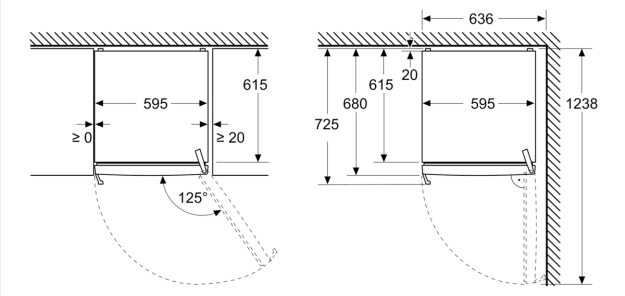

iQ300, free-standing fridge, 186.2 x 59.5 cm, White
KS36N6WDM

Dimensioned drawings

Measurements in mm