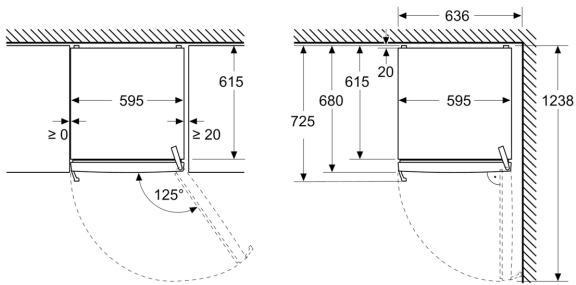

Series 4, free-standing fridge, 186.2
x 59.5 cm, White
KSN36VWDG

Measurements in mm