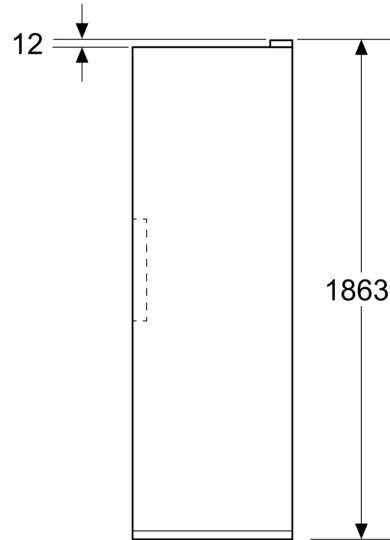

Freshness System

- Freshness drawer meat & fish: 2
- Freshness drawer fruit & vegetables: 1
- Multifunctional drawer: 1

Dimensions

- Appliance Dimensions (H x W x D): 1862 mm x 595 mm x 663 mm

Technical Information

- nominal voltage min: 220 V - nominal voltage max: 240 V
- Door left hinged, reversible

Series 4, free-standing fridge, 186.2
x 59.5 cm, White
KSN36VWDG

Measurements in mm

Measurements in mm

Measurements in mm