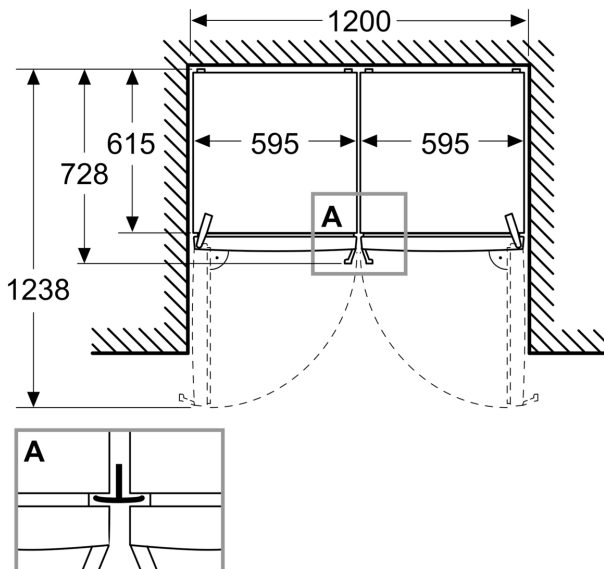

Freshness System

- Freshness drawer meat & fish: 2
- Freshness drawer fruit & vegetables: 1
- Multifunctional drawer: 1

Dimensions

- Appliance Dimensions (H x W x D): 1862 mm x 595 mm x 663 mm

Technical Information

- nominal voltage min: 220 V - nominal voltage max: 240 V
- Door left hinged, reversible

Series 4, free-standing fridge, 186.2
x 59.5 cm, White
KSN36VWDG

Measurements in mm

Measurements in mm

Measurements in mm

A: Air outlet $\geq 200 \text{ cm}^2$

B: Air outlet $\geq 200 \text{ cm}^2$