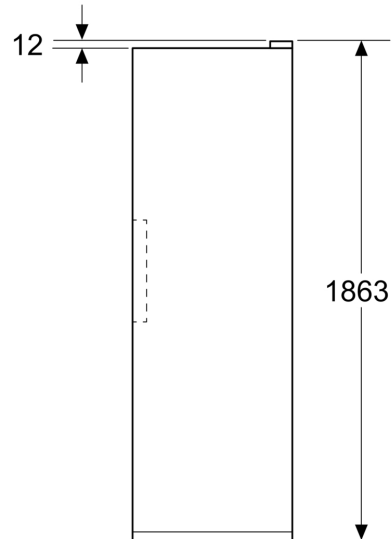

Freshness System

- Freshness drawer meat & fish: 2
- Freshness drawer fruit & vegetables: 1
- Multifunctional drawer: 1

Dimensions

- Appliance Dimensions (H x W x D): 1862 mm x 595 mm x 663 mm

**Series 6, free-standing fridge, 186.2
x 59.5 cm, Brushed steel
anti-fingerprint
KSN36A1CM**

Measurements in mm

Measurements in mm

Measurements in mm

A: Air outlet $\geq 200 \text{ cm}^2$

B: Air outlet $\geq 200 \text{ cm}^2$