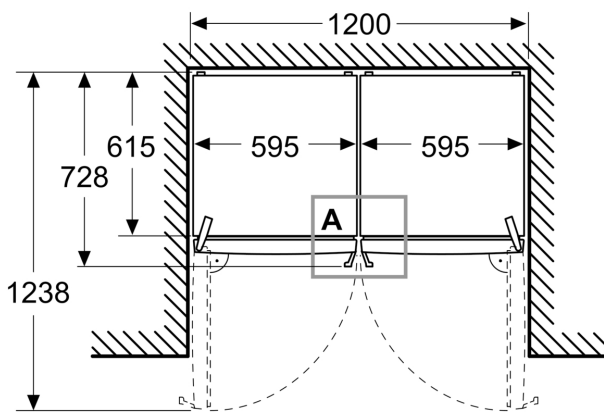

Freshness System

- Freshness drawer meat & fish: 2
- Freshness drawer fruit & vegetables: 1
- Multifunctional drawer: 1

Dimensions

- Appliance Dimensions (H x W x D): 1862 mm x 595 mm x 663 mm

**Series 6, free-standing fridge, 186.2
x 59.5 cm, Brushed steel
anti-fingerprint
KSN36A1CM**

Measurements in mm

Measurements in mm

Measurements in mm

A: Air outlet $\geq 200 \text{ cm}^2$

B: Air outlet $\geq 200 \text{ cm}^2$