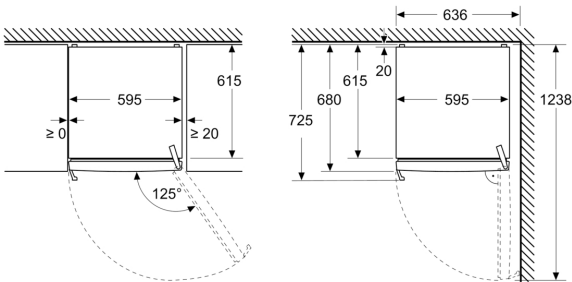

Freshness System

- Freshness drawer meat & fish: 2
- Freshness drawer fruit & vegetables: 1
- Multifunctional drawer: 1

Dimensions

- Appliance Dimensions (H x W x D): 1862 mm x 595 mm x 663 mm

**Series 6, free-standing fridge, 186.2
x 59.5 cm, Brushed steel
anti-fingerprint
KSN36A1CM**

Measurements in mm

Measurements in mm

Measurements in mm

A: Air outlet $\geq 200 \text{ cm}^2$

B: Air outlet $\geq 200 \text{ cm}^2$