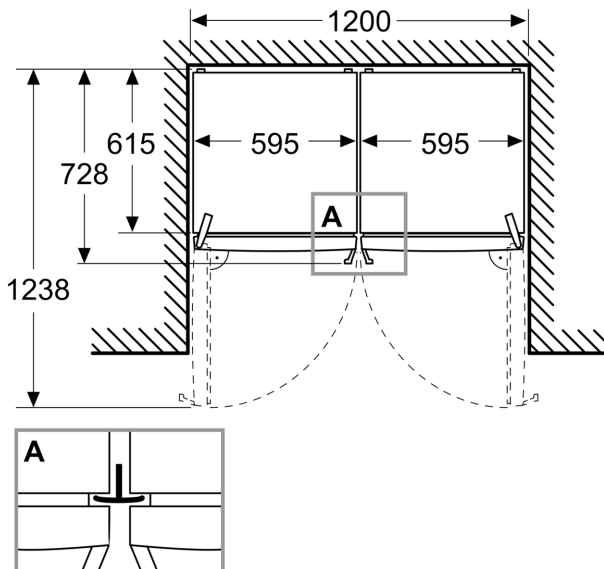

Freshness System

- Freshness drawer meat & fish: 2
- Freshness drawer fruit & vegetables: 1
- Multifunctional drawer: 1

Dimensions

- Appliance Dimensions (H x W x D): 1862 mm x 595 mm x 663 mm

Technical Information

- nominal voltage min: 220 V - nominal voltage max: 240 V
- length of mains cable in mm: 2400 mm

**Series 4, free-standing fridge, 186.2
x 59.5 cm, Stainless steel look
KSN36VLDG**

Measurements in mm

Measurements in mm

Measurements in mm

A: Air outlet $\geq 200 \text{ cm}^2$

B: Air outlet $\geq 200 \text{ cm}^2$