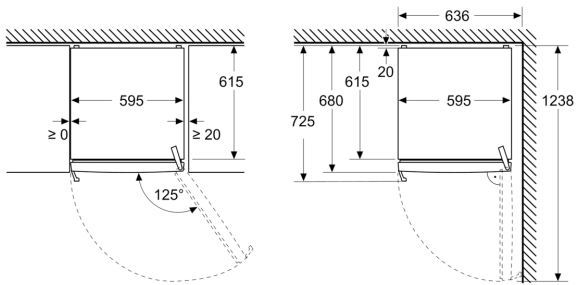

Freshness System

- Freshness drawer meat & fish: 2
- Freshness drawer fruit & vegetables: 1
- Multifunctional drawer: 1

Dimensions

- Appliance Dimensions (H x W x D): 1862 mm x 595 mm x 663 mm

Technical Information

- nominal voltage min: 220 V - nominal voltage max: 240 V
- length of mains cable in mm: 2400 mm

**Series 4, free-standing fridge, 186.2
x 59.5 cm, Stainless steel look
KSN36VLDG**

Measurements in mm

Measurements in mm