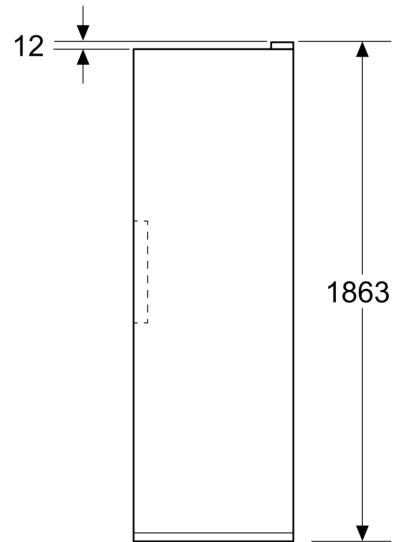

Freshness System

- Freshness drawer meat & fish: 2
- Freshness drawer fruit & vegetables: 1
- Multifunctional drawer: 1

Dimensions

- Appliance Dimensions (H x W x D): 1862 mm x 595 mm x 663 mm

Technical Information

- nominal voltage min: 220 V - nominal voltage max: 240 V
- length of mains cable in mm: 2400 mm

**Series 4, free-standing fridge, 186.2
x 59.5 cm, Stainless steel look
KSN36VLDG**

Measurements in mm

Measurements in mm