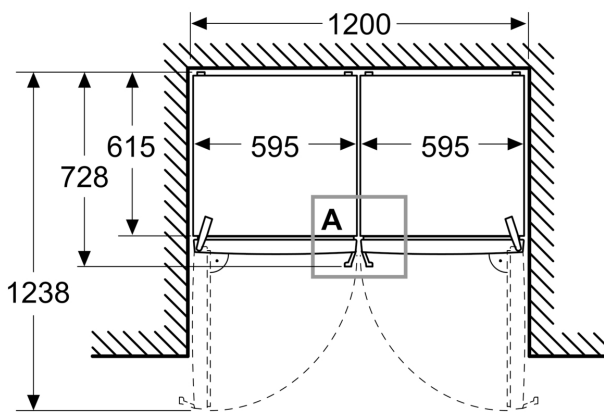

### **Dimensions**

- Appliance Dimensions (H x W x D): 1862 mm x 595 mm x 663 mm

### **General Information**

**Series 4, free-standing fridge, 186.2  
x 59.5 cm, Brushed steel  
anti-fingerprint  
KSN36VIDG**

Measurements in mm

Measurements in mm

Measurements in mm

A: Air outlet  $\geq 200 \text{ cm}^2$