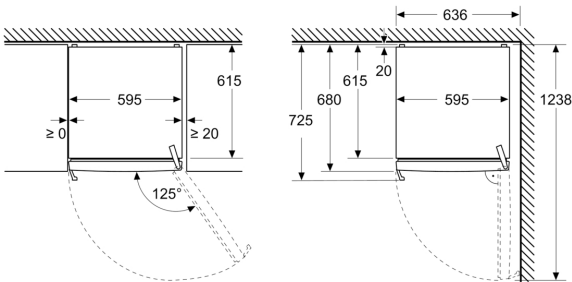

**Series 4, free-standing fridge, 186.2
x 59.5 cm, Brushed steel
anti-fingerprint
KSN36VIDG**

Measurements in mm