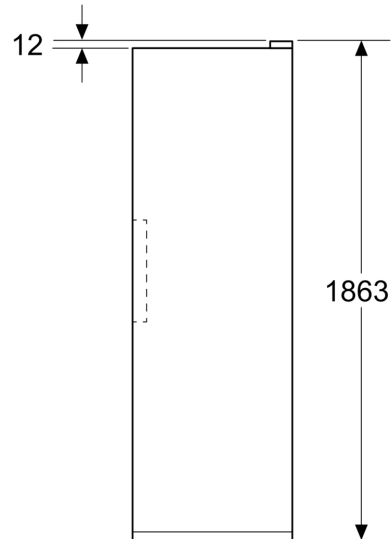

### **Dimensions**

- Appliance Dimensions (H x W x D): 1862 mm x 595 mm x 663 mm

### **Installation**

### **General Information**

**Series 4, free-standing fridge, 186.2  
x 59.5 cm, Brushed steel  
anti-fingerprint  
KSN36VIDG**

Measurements in mm

Measurements in mm

Measurements in mm

A: Air outlet  $\geq 200 \text{ cm}^2$