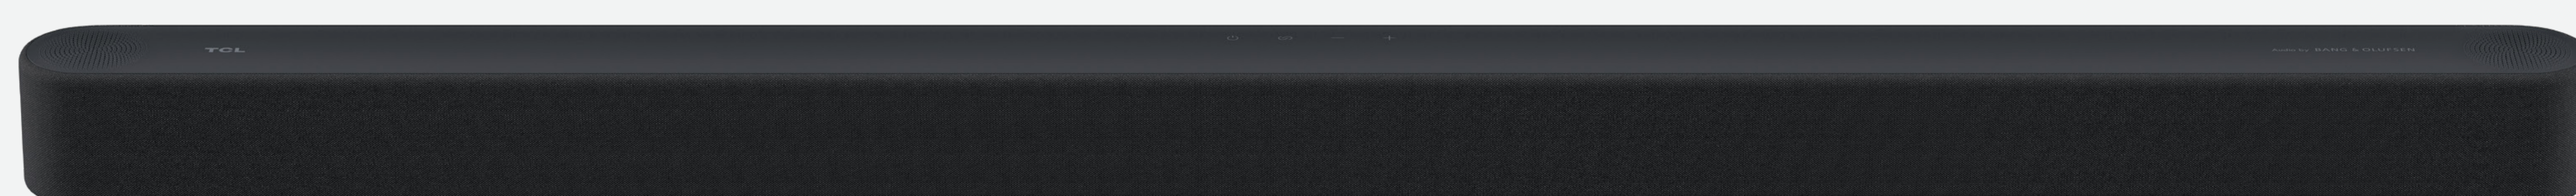

TCL

A65K

3.1.2 Channel Audio by
Bang & Olufsen / Dolby Atmos
soundbar with wireless subwoofer

34.65" / 880mm

A65K

Key Features:

Audio by BANG & OLUFSEN	Maximum Audio Power 460W	AI Sonic-Adaptation
Dolby Atmos	DTS: X	HDMI eARC
TCL TV Ready	Ideal for 55" TV and above	Wireless subwoofer
Bluetooth Wireless Music		

Product Highlights

Audio by BANG & OLUFSEN

By collaborating with B&O to co-developing acoustic solutions and high-performance hardware, we have created the comprehensive acoustic solution better suited for the compact soundbars.

Dolby Atmos offers boundary-less sound that moves around you. Individual sounds are precisely placed in the room, immersing you in each story and song.

DTS:X can bring more immersive three-dimensional and shocking sound quality to the viewing experience. Sound bar support DTS:X can emit shocking 3D immersive sound.

Slim & Artistic Design

TCL TV Ready

TCL HOME APP

AI Sonic-Adaptation
(Room Calibration)

TCL	
Model	A65K
Sound Bar Length	34.65" / 880mm
Description	3.1.2 Channel Audio by Bang & Olufsen / Dolby Atmos soundbar with wireless subwoofer