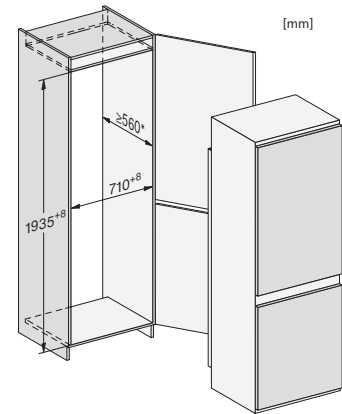

Appliance width in mm	691
Appliance height in mm	1935
Appliance depth in mm	548
Weight in kg	68,0
Door hinge technology	Sliding door connection
Climate range	SN-ST
Refrigerator compartment in l	285
4* freezer compartment in l	98
Total usable capacity in l	383
Storage time in case of fault in h	12
Freezer capacity in kg/24 h	9,50
Acoustic airborne noise emission class (A-D)	B
Sound emissions in dB(A) re 1 pW	34
Current consumption (mA)	1000
Voltage in V	220-240
Fuse rating in A	10
Number of phases	1
Frequency in Hz	50
Length of supply lead in m	2,3
Replacing lamps	Service
<b>Accessories included</b>	
Egg tray	•
Water filter	Nein
Ice cube tray	•

## KFN 7913 E

XXL built-in fridge-freezer, 194 cm niche height

75 cm niche width | DailyFresh | LED | NoFrost | DuplexCool

KFN7913E, XXL built-in, installation

1. View from the front, 2. Mains connection cable, L = 2300 mm, 3. Ventilation cut-out min. 200 cm<sup>2</sup>, 4. Ventilation, 5. No connections permitted in this area

KFN7913E, XXL built-in, side view

KFN7913E, XXL built-in

\*The declared energy consumption was calculated in a 560 mm deep niche. The appliance is fully functional in a 550 mm niche but the energy consumption will be slightly higher., \*\*Miele offers various refrigeration appliances with different door gap positions. To increase flexibility for future appliance replacements, we recommend a height of the lower furniture front between 696 and 706 mm. The position of the door gap may shift when replacing the appliance.