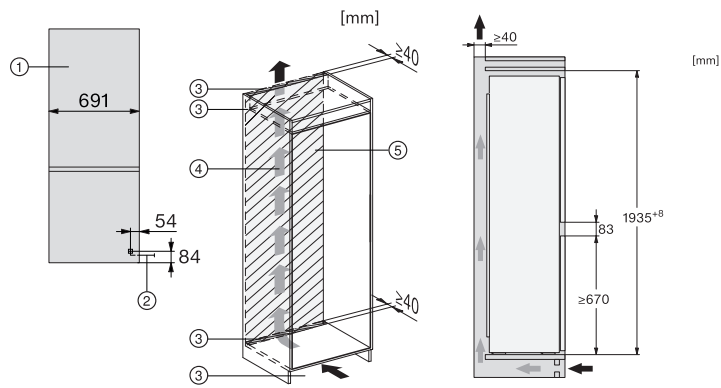

KFN 7913 E

XXL built-in fridge-freezer, 194 cm niche height

75 cm niche width | DailyFresh | LED | NoFrost | DuplexCool

EAN: 4002516880776 / Material number: 12790390 /  
Old Material Number: 38791300EU1

Appliance width in mm	691
Appliance height in mm	1935
Appliance depth in mm	548
Weight in kg	68,0
Door hinge technology	Sliding door connection
Climate range	SN-ST
Refrigerator compartment in l	285
4* freezer compartment in l	98
Total usable capacity in l	383
Storage time in case of fault in h	12
Freezer capacity in kg/24 h	9,50
Acoustic airborne noise emission class (A-D)	B
Sound emissions in dB(A) re 1 pW	34
Current consumption (mA)	1000
Voltage in V	220-240
Fuse rating in A	10
Number of phases	1
Frequency in Hz	50
Length of supply lead in m	2,3
Replacing lamps	Service
<b>Accessories included</b>	
Egg tray	•
Water filter	Nein
Ice cube tray	•

## KFN 7913 E

XXL built-in fridge-freezer, 194 cm niche height

75 cm niche width | DailyFresh | LED | NoFrost | DuplexCool

KFN7913E, XXL built-in, installation

1. View from the front, 2. Mains connection cable, L = 2300 mm, 3. Ventilation cut-out min. 200 cm<sup>2</sup>, 4. Ventilation, 5. No connections permitted in this area

KFN7913E, XXL built-in, side view

KFN7913E, XXL built-in

\*The declared energy consumption was calculated in a 560 mm deep niche. The appliance is fully functional in a 550 mm niche but the energy consumption will be slightly higher., \*\*Miele offers various refrigeration appliances with different door gap positions. To increase flexibility for future appliance replacements, we recommend a height of the lower furniture front between 696 and 706 mm. The position of the door gap may shift when replacing the appliance.