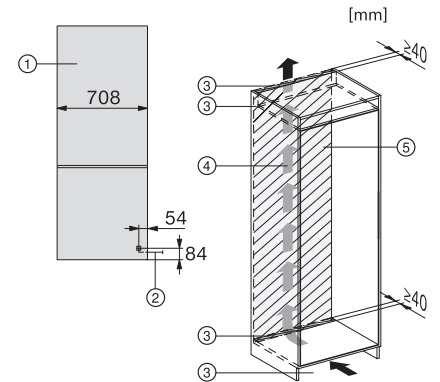

KFN 7934 D

XXL built-in fridge-freezer, 194 cm niche height

75 cm niche width | DailyFresh | LED | NoFrost | DynaCool

EAN: 4002516880783 / Material number: 12790400 /
Old Material Number: 38793400EU1

Niche width in mm max.	718
Niche height in mm min.	1935
Niche height in mm max.	1943
Niche depth in mm	560
Appliance width in mm	708
Appliance height in mm	1935
Appliance depth in mm	548
Weight in kg	72,8
Door hinge technology	Fixed door
Max. door front weight – refrigerator, in kg	20
Max. door front weight – freezer, in kg	19
Climate range	SN-T
Refrigerator compartment in l	284
4* freezer compartment in l	98
Total usable capacity in l	382
Storage time in case of fault in h	13
Freezer capacity in kg/24 h	10,00
Acoustic airborne noise emission class (A–D)	B
Sound emissions in dB(A) re 1 pW	33
Current consumption (mA)	1000
Voltage in V	220-240
Fuse rating in A	10
Number of phases	1
Frequency in Hz	50
Length of supply lead in m	2,3
Replacing lamps	Service
Accessories included	
Egg tray	•
Water filter	Nein
Ice cube tray	•

KFN 7934 D

XXL built-in fridge-freezer, 194 cm niche height

75 cm niche width | DailyFresh | LED | NoFrost | DynaCool

KFN7934D, XXL built-in, side view

KFN7934D, XXL built-in

*The declared energy consumption was calculated in a 560 mm deep niche. The appliance is fully functional in a 550 mm niche but the energy consumption will be slightly higher, **Miele offers various refrigeration appliances with different door gap positions. To increase flexibility for future appliance replacements, we recommend a height of the lower furniture front between 696 and 706 mm. The position of the door gap may shift when replacing the appliance., 1 = 20 kg, 2 = 19 kg

KFN7934D, XXL built-in, installation

1. View from the front, 2. Mains connection cable, L = 2300 mm, 3. Ventilation cut-out min. 200 cm², 4. Ventilation, 5. No connections permitted in this area