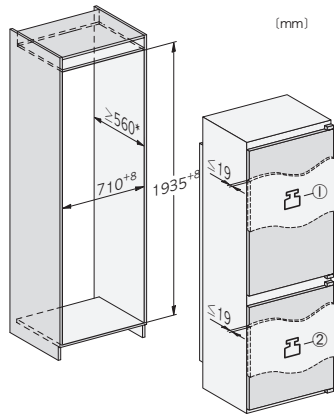

KFN 7934 D

XXL built-in fridge-freezer, 194 cm niche height

75 cm niche width | DailyFresh | LED | NoFrost | DynaCool

EAN: 4002516880783 / Material number: 12790400 /
Old Material Number: 38793400EU1

Niche width in mm max.	718
Niche height in mm min.	1935
Niche height in mm max.	1943
Niche depth in mm	560
Appliance width in mm	708
Appliance height in mm	1935
Appliance depth in mm	548
Weight in kg	72,8
Door hinge technology	Fixed door
Max. door front weight – refrigerator, in kg	20
Max. door front weight – freezer, in kg	19
Climate range	SN-T
Refrigerator compartment in l	284
4* freezer compartment in l	98
Total usable capacity in l	382
Storage time in case of fault in h	13
Freezer capacity in kg/24 h	10,00
Acoustic airborne noise emission class (A–D)	B
Sound emissions in dB(A) re 1 pW	33
Current consumption (mA)	1000
Voltage in V	220-240
Fuse rating in A	10
Number of phases	1
Frequency in Hz	50
Length of supply lead in m	2,3
Replacing lamps	Service
Accessories included	
Egg tray	•
Water filter	Nein
Ice cube tray	•

KFN 7934 D

XXL built-in fridge-freezer, 194 cm niche height

75 cm niche width | DailyFresh | LED | NoFrost | DynaCool

KFN7934D, XXL built-in, side view

KFN7934D, XXL built-in

*The declared energy consumption was calculated in a 560 mm deep niche. The appliance is fully functional in a 550 mm niche but the energy consumption will be slightly higher, **Miele offers various refrigeration appliances with different door gap positions. To increase flexibility for future appliance replacements, we recommend a height of the lower furniture front between 696 and 706 mm. The position of the door gap may shift when replacing the appliance., 1 = 20 kg, 2 = 19 kg

KFN7934D, XXL built-in, installation

1. View from the front, 2. Mains connection cable, L = 2300 mm, 3. Ventilation cut-out min. 200 cm², 4. Ventilation, 5. No connections permitted in this area