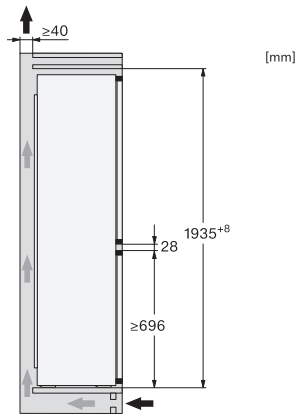

KFN 7934 D

XXL built-in fridge-freezer, 194 cm niche height

75 cm niche width | DailyFresh | LED | NoFrost | DynaCool

EAN: 4002516880783 / Material number: 12790400 /
Old Material Number: 38793400EU1

Niche width in mm max.	718
Niche height in mm min.	1935
Niche height in mm max.	1943
Niche depth in mm	560
Appliance width in mm	708
Appliance height in mm	1935
Appliance depth in mm	548
Weight in kg	72,8
Door hinge technology	Fixed door
Max. door front weight – refrigerator, in kg	20
Max. door front weight – freezer, in kg	19
Climate range	SN-T
Refrigerator compartment in l	284
4* freezer compartment in l	98
Total usable capacity in l	382
Storage time in case of fault in h	13
Freezer capacity in kg/24 h	10,00
Acoustic airborne noise emission class (A–D)	B
Sound emissions in dB(A) re 1 pW	33
Current consumption (mA)	1000
Voltage in V	220-240
Fuse rating in A	10
Number of phases	1
Frequency in Hz	50
Length of supply lead in m	2,3
Replacing lamps	Service
Accessories included	
Egg tray	•
Water filter	Nein
Ice cube tray	•

KFN 7934 D

XXL built-in fridge-freezer, 194 cm niche height

75 cm niche width | DailyFresh | LED | NoFrost | DynaCool

KFN7934D, XXL built-in, side view

KFN7934D, XXL built-in

*The declared energy consumption was calculated in a 560 mm deep niche. The appliance is fully functional in a 550 mm niche but the energy consumption will be slightly higher, **Miele offers various refrigeration appliances with different door gap positions. To increase flexibility for future appliance replacements, we recommend a height of the lower furniture front between 696 and 706 mm. The position of the door gap may shift when replacing the appliance., 1 = 20 kg, 2 = 19 kg

KFN7934D, XXL built-in, installation

1. View from the front, 2. Mains connection cable, L = 2300 mm, 3. Ventilation cut-out min. 200 cm², 4. Ventilation, 5. No connections permitted in this area