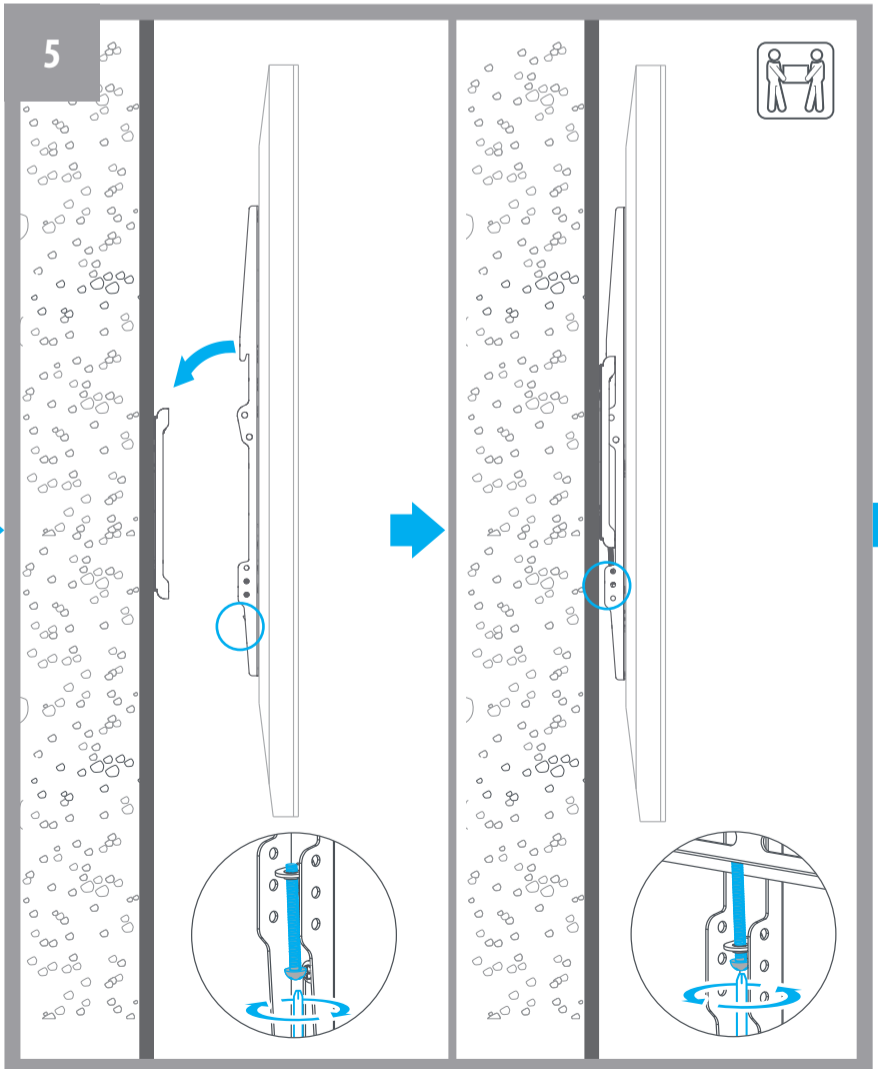

Universal  
400 x 400 max

**Package M**

**Package W**

Separate the waste  
Differenzia i Rifiuti

<http://www.oneforall.com/documents>

Universal Electronics BV - Europe & International  
P.O. Box 3332, 7250 DH Enschede  
The Netherlands

**START**

**2 WARNING**

Please verify that the supporting surface will safely support the combined weight of the equipment and all attached hardware and components

**FINISH**