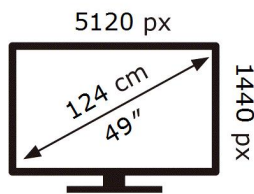

ENERG 

SAMSUNG

S49CG954EU

45 kWh/1000h

ABCDEF **G**

HDR

147 kWh/1000h

2019/2013