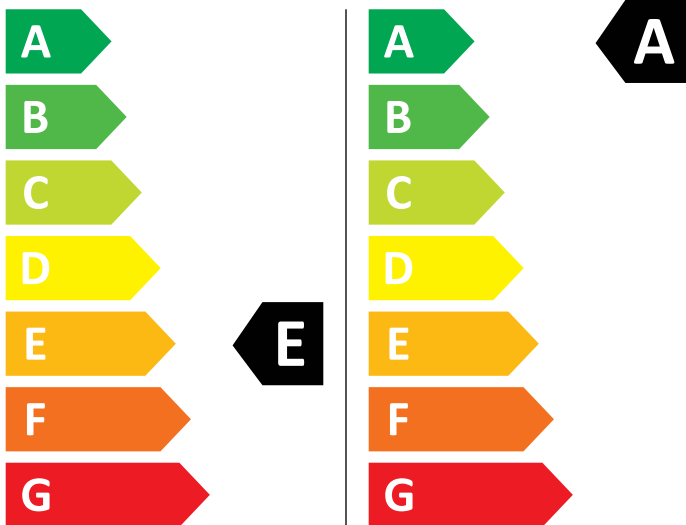

ENERG

AEG

L7WEG963E2 914605169

💧 376 kWh/100

💧 49 kWh/100

6,0 kg

9,0 kg

70 L