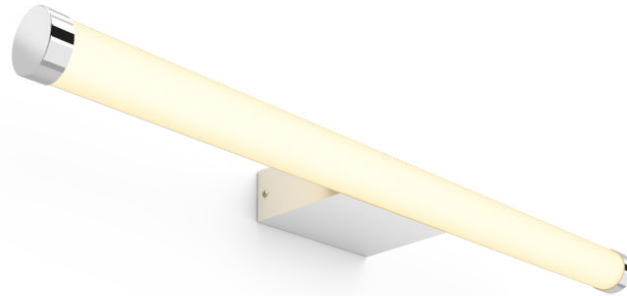

PHILIPS

Adore Bathroom
mirror light

Hue White Ambiance

Integrated LED

Bluetooth control via app

Includes dimmer switch

Add Hue Bridge to unlock more

8719514340930

Easy smart lighting

Modern functionality meets a slim, classic design with the Philips Hue Adore wall light, which lets you Read, Relax, Energise and Concentrate in the best light. Use the included Hue dimmer switch or Bluetooth for instant control. Add a Philips Hue Bridge to unlock even more features.

Specifications

Design and finishing

- Colour: white
- Material: metal

Extra feature/accessory incl.

- Dimmable with the Hue app and switches: Yes
- Centrepiece: Yes

Miscellaneous

- Especially designed for: Bathroom
- Style: Modern
- Type: Wall light