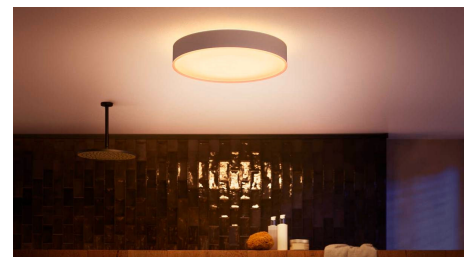

Water-resistant smart light for bathrooms (IP44)

Philips Hue smart bathroom lights have been rigorously tested to make sure that they are water resistant, making them ideal for lighting humid environments. Each bathroom light meets IP44 standards.