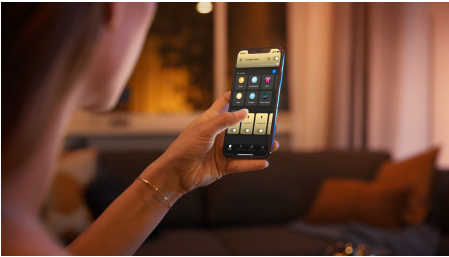

Easy smart lighting

With powerful, warm-to-cool white light, the large Devere ceiling light in white was designed for the bathroom. Brighten the room to apply make-up or get ready for work – or dim down low for a relaxing soak in the bath.

Easy smart lighting

- Control up to 10 lights with the Bluetooth app
- Unlock full suite of smart light features with Hue Bridge
- Set up hands-free voice control
- Optimised light recipes for your daily activities
- Set the mood with warm-to-cool white smart lights
- Water-resistant smart light for bathrooms (IP44)
- Get installation-free dimming straight out of the box

Highlights

Control up to 10 lights with the Bluetooth app

With the Hue Bluetooth app, you can control your Hue smart lights in a single room of your home. Add up to 10 smart lights and control them all with just the touch of a button on your mobile device.

Unlock full suite of smart light features with Hue Bridge

Add a Hue Bridge (sold separately) to your smart lights to experience the full suite of Philips Hue features. With a Hue Bridge, you can add up to 50 smart lights to control throughout your home. Create routines to automate your entire smart home lighting set-up. Control your lights while away from home or add accessories such as motion sensors and smart switches.